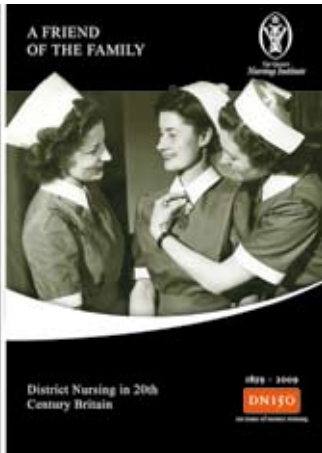

# ORDER FORM

**2010 WALL CALENDAR £5.99**

Illustrated with twelve historic photographs of district nurses at work from the 1940s onwards. 23cm x 23cm double page spread for each month.

**'A Friend of the Family' ARCHIVE FILM DVD £9.99**

Six films from the 1930s onwards showing real nurses at work in town and country in a period of profound social change. 100 minutes total running time.

The postcard and note-cards below are illustrated with different photographs from the 1940s onwards, high quality gloss printed, A6 size.

**SET OF EIGHT POSTCARDS** showing district nurses at work, £3.99.

**SET OF SIX NOTE-CARDS** showing district nurses at work, left blank for your message, with white envelopes £3.99.

**SET OF SIX NOTE-CARDS** on a midwifery theme, blank for your message with white envelopes, £3.99.